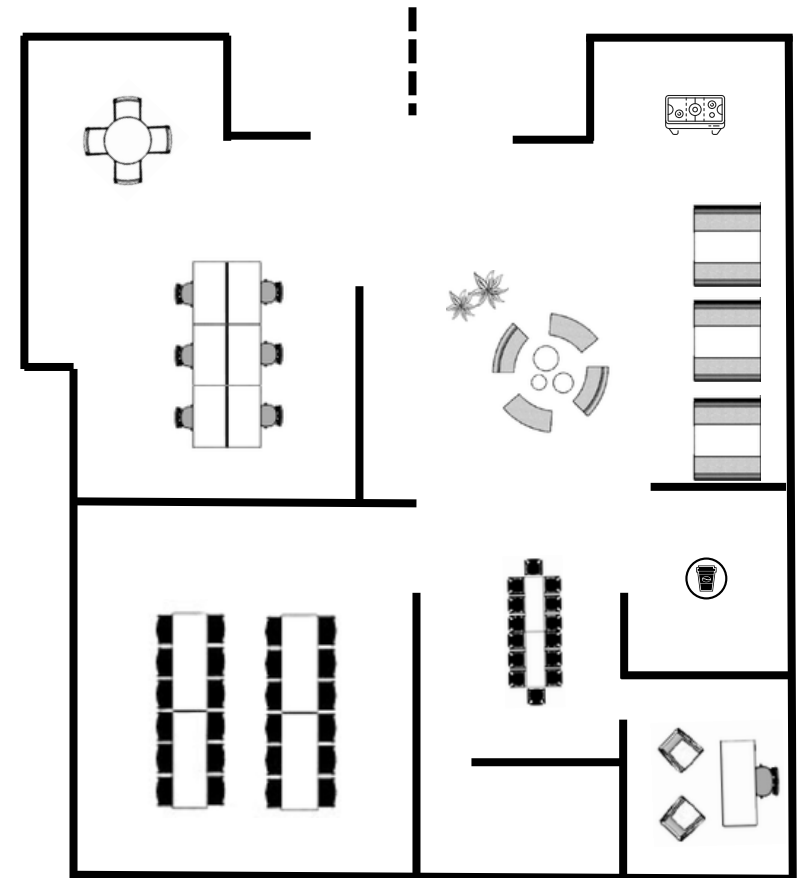

yourtown Kingaroy site layout

Our open-plan space allows for lots of activities, including employability skills workshops, accredited training, one-on-one career advice, job search activities, counselling, study, and social / cultural activities.

legend

wheelchair access ramp	laptop charging station	food & drink	device charging station	accessible amenities	games area

amenities

There are toilets located close by outside the yourtown office, within the car park. An accessible toilet is also located nearby for your use.

Ask a friendly team member to show you if needed.