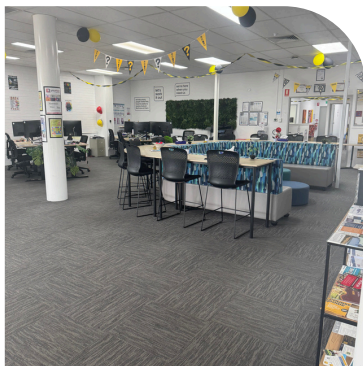

your appointment your choice your space

We asked young people to help us design our space, and their ideas are built into our site. You'll find:

- open spaces, with greenery and art
- free WiFi (ask the Youth Guide for the code)
- device charging stations,
- recreational zones and a communal kitchen, with free snacks.

We also offer a choice of seating spaces, including booths, a study/quiet space, private meeting rooms, chill-out spaces, and a relaxed seating area.

We believe it's important to provide you with a choice as to where you would like to have your appointment conducted. If you'd prefer a private setting just let our team know.