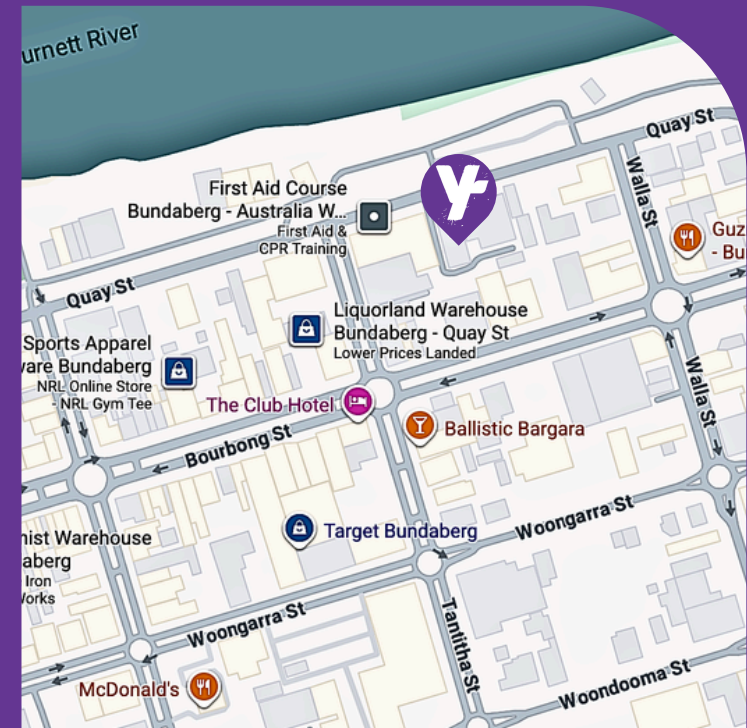

## getting there

**yourtown** Bundaberg is located at 20a Quay Street, Bundaberg.

Closest bus stop is located near EverFresh at 30/34 Woongarra Street, Bundaberg Qld 4670

[check us out on google maps to plan your journey.](#)